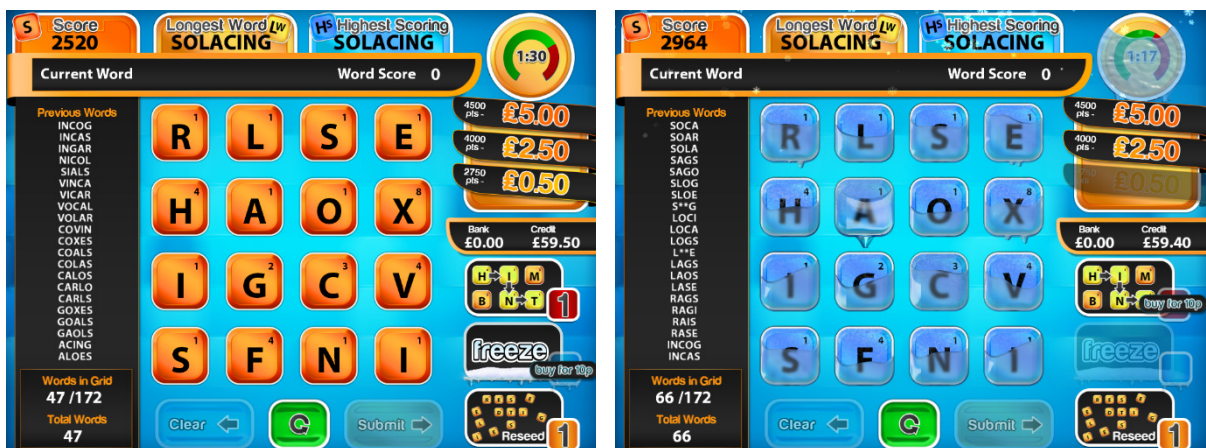

SWP V9.0 Software Update

RELEASE INFORMATION

November 2014

Amedis Code	Machine Name	Software Version	Jackpot (AWP/Club Only)	Machine Category (AWP/Club Only)	MGD Level (AWP/SWP/Club Only)
GAW42000	Paragon	V8.0(SCD)	£100	AWP	20%
GAW42100	Paragon	V8.0 (S)		SWP	20%
GAW42200	Paragon	V8.0 (D)	£8.00	AWP	5%
GAW42300	Paragon	V8.0 (T)		Video	VAT
GAW42400	Paragon Open Conv	V8.0(SCD)	£100	AWP	20%
GAW42500	Paragon Open Conv	V8.0 (S)		SWP	20%
GAW42600	Paragon Open Conv	V8.0 (D)	£8.00	AWP	5%
GAW42700	Paragon Open Conv	V8.0 (T)		Video	VAT

Introduction

The v9.0 software release for SWP introduces 2 brand new single burn games:

#Words is an exciting new word game from Games Warehouse. Players must find as many words as possible within 2 minutes to work their way up the win plan and achieve the cash prizes. Words can be selected by either pressing each tile in turn or swiping through them. Each tile is worth a set number of points, so the longer the word the bigger the score.

Double and Triple word scores are available to boost your score. Players can use bonuses such as Hint, Freeze and Re-Seed to help boost their score. Extra bonuses can be purchased for an additional 10p.

Price per Play:	50p
Maximum Prize:	£10
Payout Percentage:	35%

Trivia Tube is a re-imagination of the classic Eliminator game. Where you play through 8 exciting trivia filled rounds, selecting the TV's with the correct answers. Using your bonuses to help you switch off TV's with the incorrect answer or to reveal the correct answer.